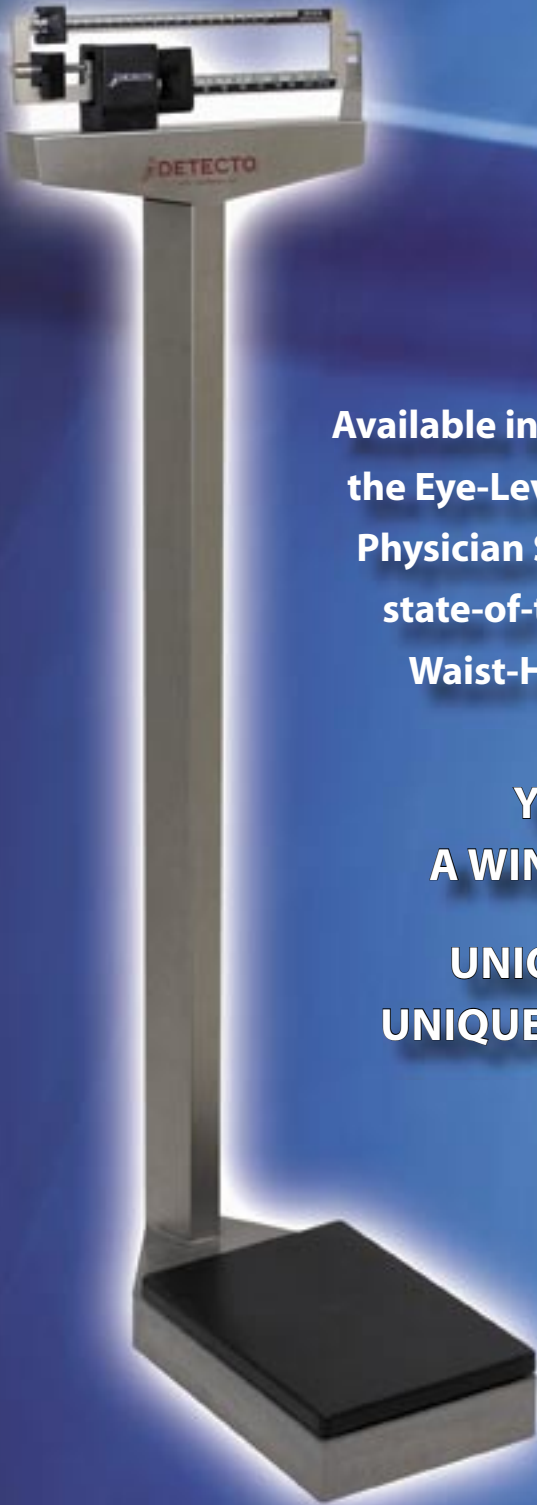

HEALTH CARE  
**STAINLESS  
STEEL**  
SCALES

**Model 339S**

Available in the world's standard,  
the Eye-Level Mechanical Beam  
Physician Scale and also in the  
state-of-the-art, EMR-ready  
Waist-High Digital Scale.

### Stainless Steel MECHANICAL Health Care Scales

Enjoy the classic elegance of stainless steel in your Detecto mechanical weighbeam scale. A platform cover that lifts off easily combined with the stainless steel casing makes cleanup a breeze. Water damage from mopping and high humidity areas around swimming pools is a thing of the past with Detecto's stainless steel health care scales. Scale height is 59" (1.5 m) and the die-cast beam can be easily read from either side.

Model	Capacity		Height Rod 30 - 78 in 76 - 198 cm	Shipping Weight
	400 lb x 4 oz	180 kg x 100 g		
439S	•		•	38 lb / 17.2 kg
2391S		•	•	37 lb / 16.7 kg
437S	•			35 lb / 15.8 kg
2371S		•		35 lb / 15.8 kg
339S	•	•	•	38 lb / 17.2 kg
337S	•	•		35 lb / 15.8 kg

**Now, for the first time, you can combine the classic Detecto physician scale with the time-honored beauty and protection of stainless steel.**