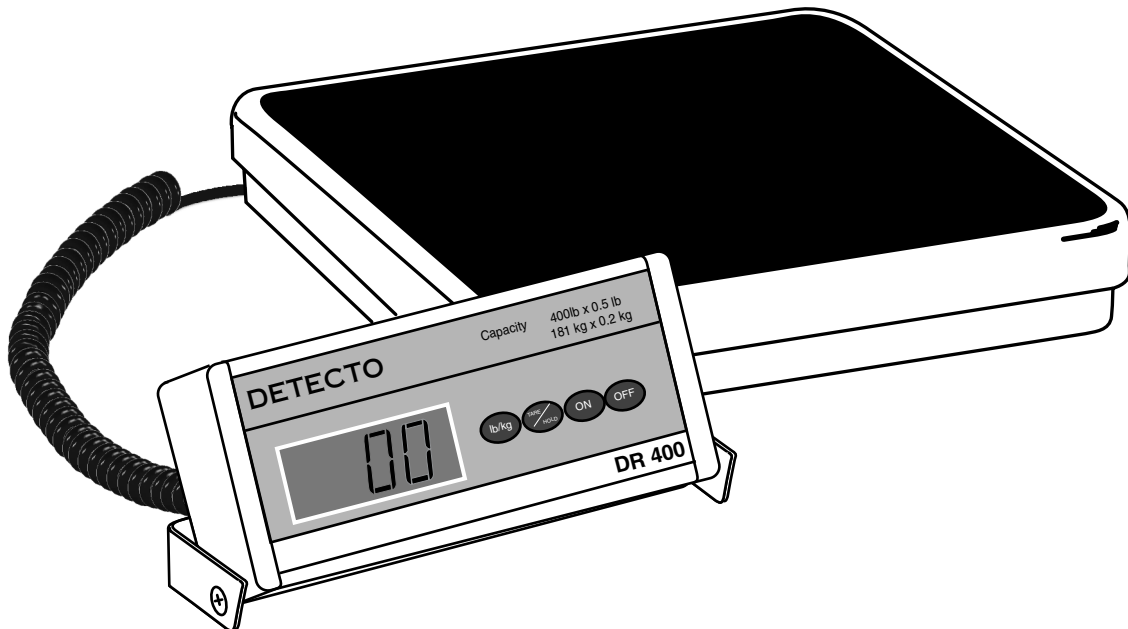

DR400-758C

DIGITAL PORTABLE PHYSICIAN SCALE

**Patient ID Entry
and Serial Connectivity
to a Printer or PC**

DR400-758C SPECIFICATIONS

Capacity:	400 lb x 0.2 lb / 180 kg x 0.1 kg
Platform Size:	12" W x 12" D x 2.25" H / 305 mm W x 305 mm D x 57 mm
Display:	0.5" / 12.7 mm high, liquid crystal, reflective type
Keypad:	19 key, color-coded, sealed membrane
Height Range:	3 to 7 ft / 90 to 215 cm
Power:	6 "C" size Alkaline or Nickel-Cadmium cells (not included) or optional AC adapter
Shipping Weight:	13 lb / 6 kg

The remote digital indicator comes with a wall-mount bracket and easily mounts on a counter top or wall. The indicator features a large 0.5" / 12.7 mm high-contrast LCD, selectable units, Body Mass Index, pushbutton and keypad tare, and automatic display lock. The DR400-758C quickly calculates Body Mass Index by simply entering the patient's height while weighing.

DR400C Patient Scale

Accurate and reliable, Detecto's economical DR400C platform scale is lightweight and portable, perfect for mobile clinics and home care nurses. The remote indicator features a large 1" display, units conversion, and tare. Battery powered so you can have a scale anywhere you need it.

SPECIFICATIONS

- Capacity:** 400 lb x .5 lb / 181 kg x .2 kg
- Display:** 4 digit, 7 segment, liquid crystal display, 1" / 25 mm high
- Keypad:** 4 keys: lb/kg, Tare/Hold, On, Off
- Platform:** 12" square, painted steel, non-skid surface
- Units:** Pounds, kilograms
- Load Cells:** 1
- Power:** 9 volts DC supplied by 6 "AA" alkaline batteries or 115 volt AC adapter (included)