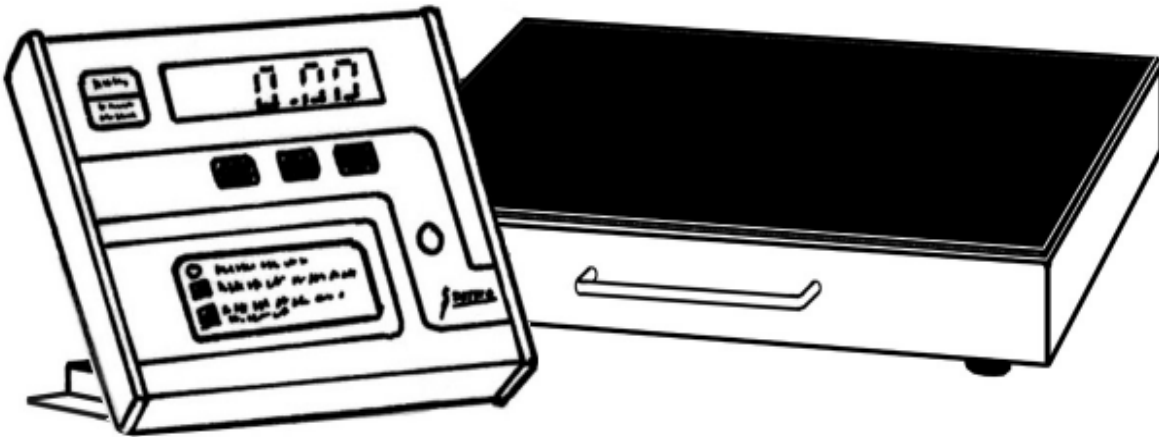

GP-400-758C Portable Scale

The perfect scale for those who need a lightweight, portable scale.

The GP-400-758C, with its detachable indicator and carrying handle, is very lightweight. The large, easy-to-clean platform incorporates a slip-proof mat which, when combined with its nonskid plastic feet, assures stability.

This large capacity, general purpose scale, with its exceptionally sensitive graduations, features automatic zero, auto power off, and motion detector. The indicator has a large, easy-to-read LCD display and operates on conventional "C" size batteries. Instructions are printed on the keypad, making it simple to use.

Specifications

- **Capacity:** 400 lb x 0.2 lb (180 kg x 0.1 kg)
- **Display:** .7" large, easy-to-read LCD
- **Power:** Six (6) "C" size Alkaline batteries
- **Features:** 758C indicator
  Polyethylene feet
  Slip-proof surface
- **Net Weight:** 14 lb
- **Platform Size:** 18" x 14"
- **Functions:** Automatic zero
  Motion detector
  Auto power off
  (selectable 1 to 9 minutes)
  On/off, zero, units, hold/
  release