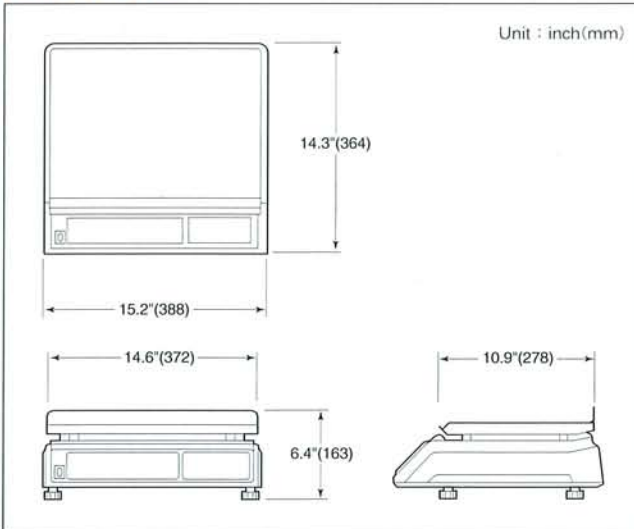

Space 2000

Low Profile Price Computing Scale

- 30lb and 60lb Dual Range
- Stainless Steel Platter
- Soft Touch Keyboard
- 999 PLU Memory

ISO 9001 certified

CAS
S · C · A · L · E

SPACE 2000 Low Profile Price Computing Scale

FEATURES

- Zero, Tare, Tare Save, and Pre Pack Keys
- VFD Displays
- Stainless Steel Platter
- 1/2 lb. and 1/4 lb. Keys, where allowed
- 999 Programmable Price Look Up's (PLU's)
- Auto Span Adjustment
- Auto Zero Tracking

SPECIFICATIONS

Model	S-2000 30lb	S-2000 60lb
Weighing Capacity	30 × 0.01 lb	0-30 × 0.01 lb 30-60 × 0.02 lb
Display Digit	Total price / Weight / Unit price (6 / 5 / 6)	
Display Designators	Zero, Tare, Pre Pack, Tare Save	
Maximum Tare	- 30.00 lb / - 9.995 kg	
Power Source	AC 120 V, 60 Hz	
Power Consumption	Approx. 10 W	
Operating Temperature	- 10°C ~ +40°C (14°F ~ 104°F)	
Platter Size (inch / mm)	14.6 (W) × 10.9 (D) / 372 (W) × 278 (D)	
Dimensions (inch / mm)	15.3 (W) × 14.3 (D) × 6.4 (H) / 388 (W) × 364 (D) × 163 (H)	
Product Weight	17.1 lb / 7.8 kg	

DIMENSIONS

Display On The Rear Side

DISPLAY & KEY BOARD

(30lb)

(60lb)

OPTIONS

- Fish Platter
- Wet Cover

CAS
S · C · A · L · E