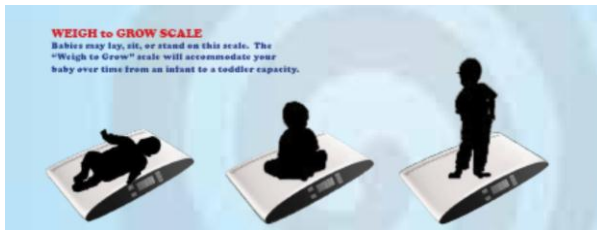

Item Number: 7450

Item Name: Weigh to Grow Precision Digital Baby Scale

Product Information:

UPC: 0-27061-21217-3

Product Dimensions:

24 ¾" L x 15 ¾" W x 2 ¼" H

Product Weight: 4 lbs.

Carton Information:

Dimensions:

26 ¼" L x 17 ¾" W x 4 ¼" H

Weight: 6 lbs.

Cube: 1.14

Master Pack Information: (3)

Dimensions:

26 ¾" L x 19" W x 13 ¼" H

Weight: 20 lbs.

Cube: 3.89

Our Weigh to Grow Baby Scale grows with your child! Babies may lay, sit, or stand on this scale. Our Weigh to Grow Baby Scale will accommodate your baby over time from an infant to a toddler.

- Maximum weight capacity: 55 lbs/ 25 kg
- Minimum weight capacity: 3.5 oz/ .10 kg
- Graduation: .5 oz/ 0.01 kg
- Memory, Tare & Hold function
- Unit of measure in pounds or kilograms
- Top of Scale – inch display
- Low battery indicator
- Delta weight calculation
- Easy to read display and low profile modern design
- Runs on two AAA alkaline batteries (Not included)